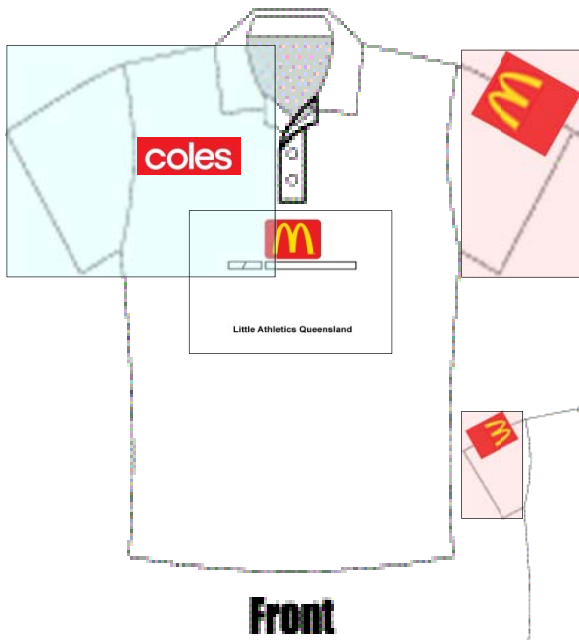

POLO SHIRT

SHORTS

Registration patches are to be affixed to the front of the uniform top and must be entirely visible

Centre sponsorship logos, no larger than 30cmx10cm

coles
The front right chest side of the uniform top must be reserved for LAA sponsorships

McDonald's
The age label is to be affixed to the left shirt sleeve

SINGLET & CROP TOP

coles
The front right chest side of the uniform top must be reserved for LAA sponsorships

McDonald's
Registration patches are to be affixed to the front of the uniform top and must be entirely visible

McDonald's
The age label is to be affixed on the left side of the shorts or similar

- The manufacturer's logo on shorts are to be no larger than 4cmx4cm
- Centre sponsorship logos are to be no larger than 10cmx5cm on shorts
- The Centre logo on the shorts are to be no larger than 10cmx5cm