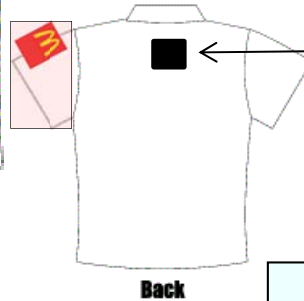

POLO SHIRT

SHORTS

Registration patches are to be affixed to the front of the uniform top and must be entirely visible

Centre sponsorship logos, no larger than 30cmx10cm

coles
The front right chest side of the uniform top must be reserved for LAA sponsorships

McDonald's
The age label is to be affixed to the left shirt sleeve

SINGLET & CROP TOP

coles
The front right chest side of the uniform top must be reserved for LAA sponsorships

McDonald's
Registration patches are to be affixed to the front of the uniform top and must be entirely visible

McDonald's
The age label is to be affixed on the left side of the shorts or similar

- The manufacturer's logo on shorts are to be no larger than 4cmx4cm
- Centre sponsorship logos are to be no larger than 10cmx5cm on shorts
- The Centre logo on the shorts are to be no larger than 10cmx5cm