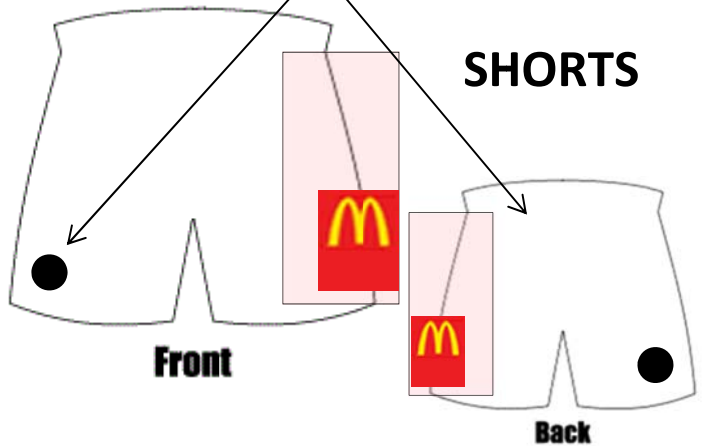

POLO SHIRT

SHORTS

Registration patches are to be affixed to the front of the uniform top and must be entirely visible

Centre sponsorship logos, no larger than 30cmx10cm

coles
The front right chest side of the uniform top must be reserved for LAA sponsorships

McDonald's
The age label is to be affixed to the left shirt sleeve

SINGLET & CROP TOP

coles
The front right chest side of the uniform top must be reserved for LAA sponsorships

McDonald's
Registration patches are to be affixed to the front of the uniform top and must be entirely visible

McDonald's
The age label is to be affixed on the left side of the shorts or similar

- The manufacturer's logo on shorts are to be no larger than 4cmx4cm
- Centre sponsorship logos are to be no larger than 10cmx5cm on shorts
- The Centre logo on the shorts are to be no larger than 10cmx5cm